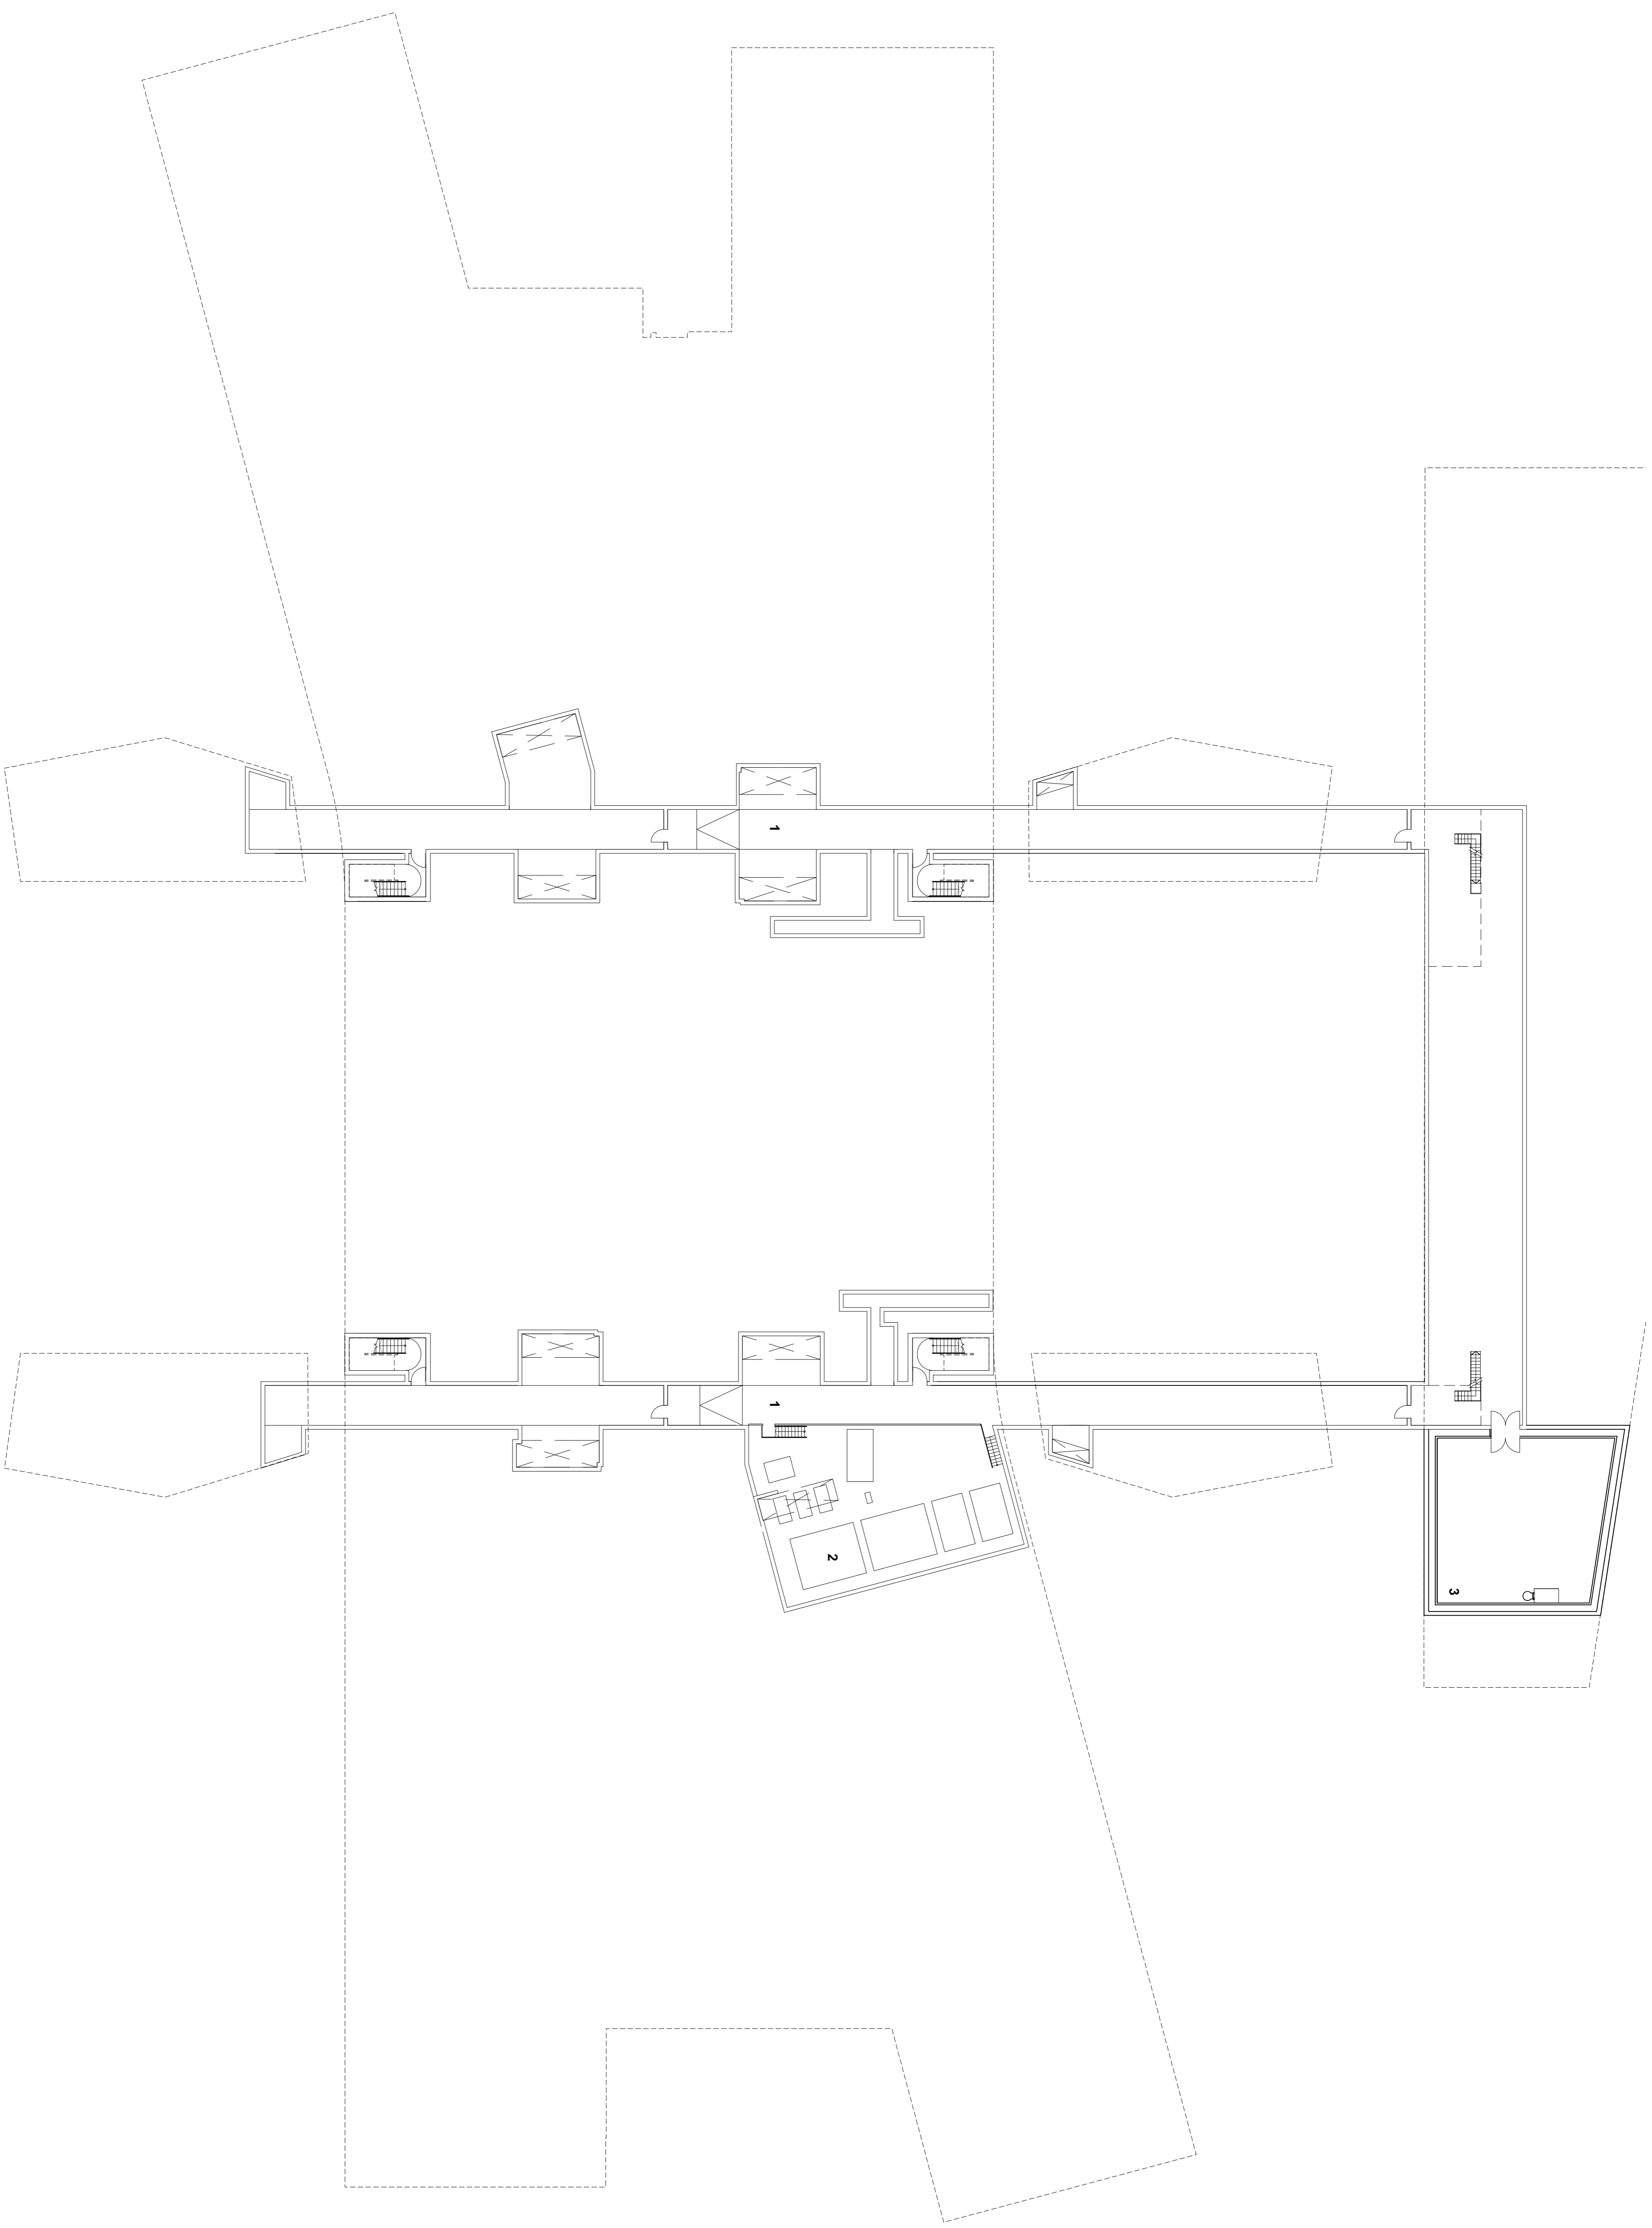

- 1 Walkable Service Ducts
- 2 Tanks
- 3 Plant

0 10m

Medical Research Council : Replacement LMB Building, Cambridge

LEVEL 0 PLAN
2053-Z/PL/090
1:250@A1
RMJM